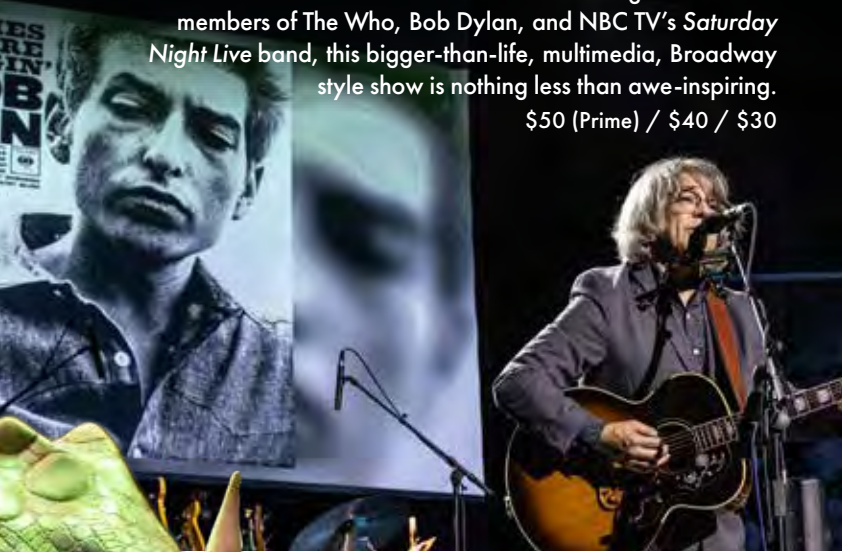

THUR APR 11 7:00 PM

Cirque FLIP Fabrique: *BLIZZARD* brings audiences on a crazy, fun and thrilling journey through winter, and invites you to get lost in a moment of white wonder. With some of the most exciting circus performers of the moment, all-original music performed live and breathtaking visual poetry, *BLIZZARD* is taking the stage by storm!

\$49 (Adult) / \$39 (Youth)

THE SIXTIES SHOW FRI APR 19 8:00 PM

The Sixties Show is a high-energy trip back in time to the uniquely inspirational, entertaining and historically significant music and events of the 1960s. Featuring former band members of The Who, Bob Dylan, and NBC TV's *Saturday Night Live* band, this bigger-than-life, multimedia, Broadway style show is nothing less than awe-inspiring.
\$50 (Prime) / \$40 / \$30